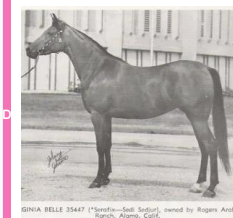

Virginia Belle

1966
bay

*SERAFIX

1949
AHR 8955

sedi sedjur
1945