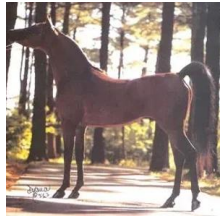

PARENTS

GRANDPARENTS

GREAT-GRANDPARENTS

GG-GRANDPARENTS

SIRE LINE

DAM LINE

BLUESPRUCETA...
1979
Bay