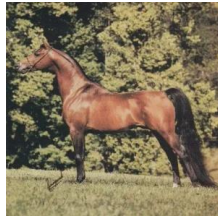

ZABRINA VF

Arabian | Female | Chestnut

No Photo

BORN 1992

PARENTS

GRANDPARENTS

GREAT-GRANDPARENTS

GG-GRANDPARENTS

SIRE LINE

DAM LINE

WIZJON

1978
AHR 187570
Bay
Owner: VENTURA FARMS

BASK++

1956
AHR 25460

*WIZJA

1973
AHR 145867