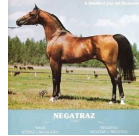

ZAGROBLA

Arabian | Female | Grey

BORN February 12, 1994 · ASSOC. AHR · REG # 593874 · BREEDER MICHALOW STATE STUD FARM

PARENTS

GRANDPARENTS

GREAT-GRANDPARENTS

GG-GRANDPARENTS

SIRE LINE

DAM LINE

Monogramm
1985
Chestnut

ZGUBA
1968
Grey

NEGATRAZ
1971
AHR 71491

Monogramma
1963
AHR 0244335

ENRILO
1981

ZAZULA
1972

BASK++
1956
AHR 25460