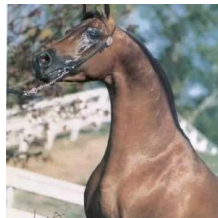

PARENTS

GRANDPARENTS

GREAT-GRANDPARENTS

GG-GRANDPARENTS

SIRE LINE

DAM LINE

ALMADEN

1984
AHR 344780
Bay