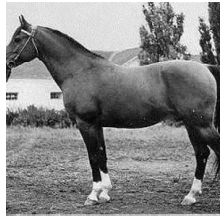

PARENTS

GRANDPARENTS

GREAT-GRANDPARENTS

GG-GRANDPARENTS

SIRE LINE

DAM LINE

ARAX

1952
RASB 1018
Bay